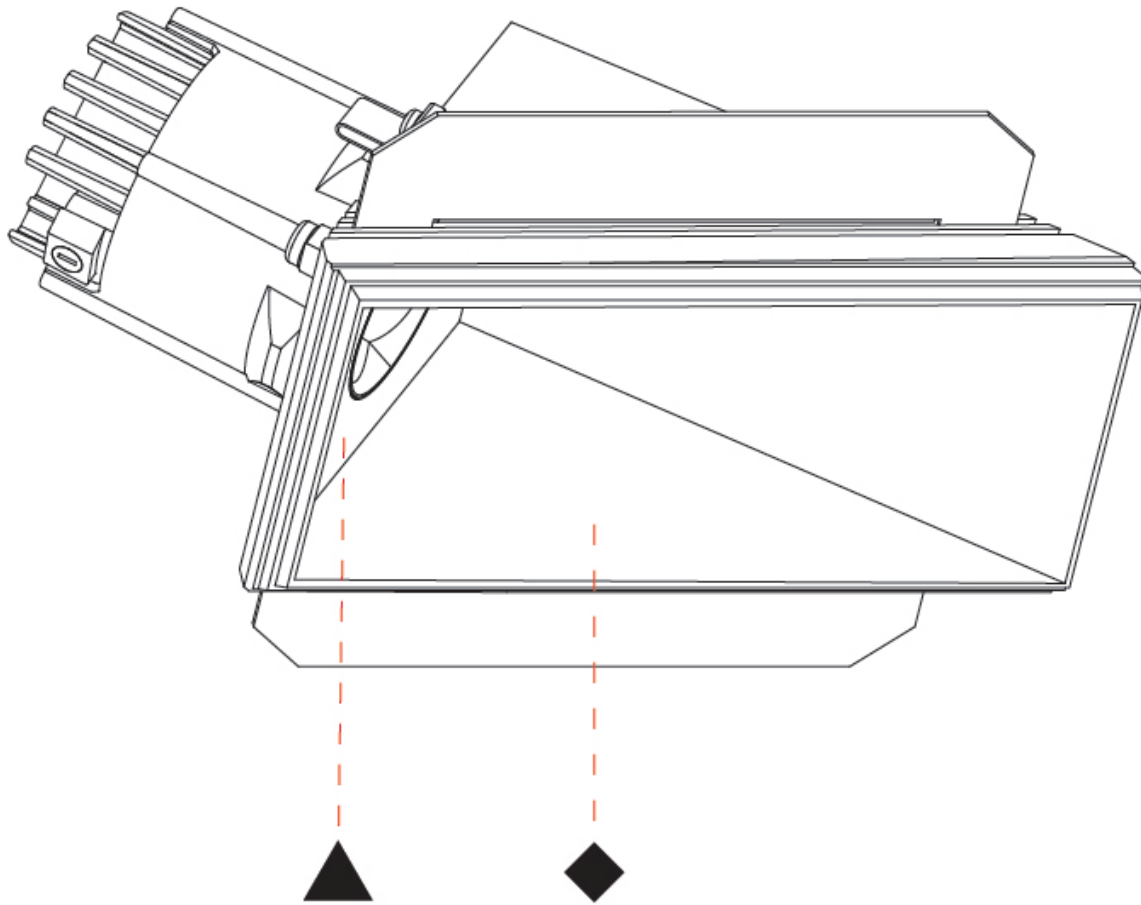

OIKO PRO SQUARE COMFORT ASYMMETRIC TRIMLESS

A35953-

PROJECT _____

TYPE _____

SPECIFIER _____

QUANTITY _____

DATE _____

A