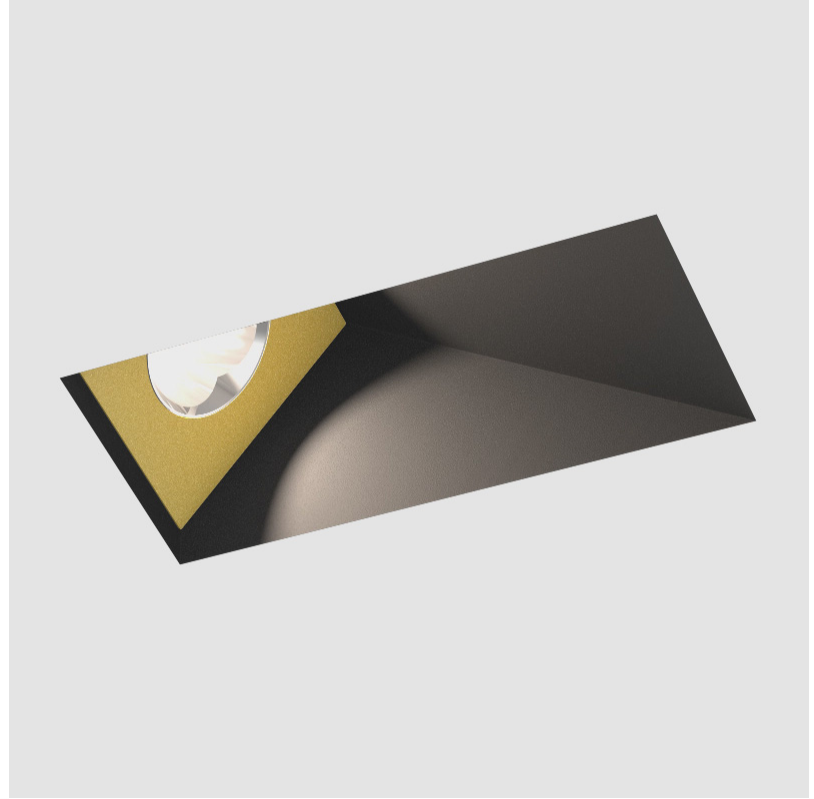

PHYSICAL

Shape: Square
Length (mm): 140
Length (in): 5 1/2
Width (mm): 70
Width (in): 2 3/4
Height (mm): 96
Height (in): 3 3/4
Ceiling Thickness (mm): 10 / 12.5 / 15
Ceiling Thickness (in): 3/8 or 1/2 or 9/16
Min. Recessing Depth (mm): 105
Min. Recessing Depth (in): 4 1/8
Light Distribution: Direct
Weight (kg): 0.528
Diffuser: Lens Pack - No Lens / Opal / Linear Spread Lens / Honeycomb / Spread Lens
Fixture Finish: SSR / BKV / CWI / CRY / HAB / UFT / ITA / RUA / FTG / MYG / LOD / PUS / FRO / FUP / KIA / POP / BLS / SPG / MEY / GOH / GUM / CHC / COM / ABZ / JAG / OBR / MOS / ROR
Fixture Material: Aluminum Die Cast
Cut-out Measurements: 85mm / 3 3/8" x 85mm / 3 3/8"

ELECTRICAL

Lamp Type: LED (Zhaga Standard)
Input Wattage (W): 15
Total Output Wattage (W): 13.6
Dimming: Tri-Mode (Non-Dimming and Phase Dimming (120Vac only) and 0-10V Dimming)
Driver Included: No
Driver Location: Remote
Driver Type: Constant Current - Universal
Driver Class: Class 2
Input Voltage (V): 120 - 277
Constant Current (MA): 400

LED

Color Temperature (°K): 2700 / 3000 / 3500 / 4000
Max. Delivered Lumen (lm): 1333 / 1417 / 1484 / 1497
Nominal Lumen (lm): 1566 / 1665 / 1743 / 1759
CRI: >93 CRI
Lamp Life (hrs): 50000

OPTICAL

Adjustability: Fixed

RATINGS AND CERTIFICATIONS

Certified By: CSA Certified to UL and CSA Standards
IP rating: IP20