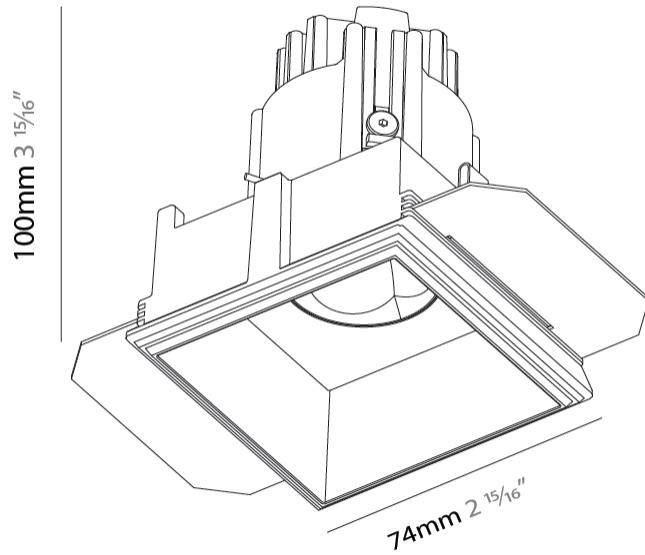

PHYSICAL

Shape: Square
Length (mm): 74
Length (in): 2 ¹⁵/₁₆
Width (mm): 74
Width (in): 2 ¹⁵/₁₆
Height (mm): 100
Height (in): 3 ¹⁵/₁₆
Ceiling Thickness (mm): 10 / 12.5 / 15
Ceiling Thickness (in): 3/8 or 1/2 or 9/16
Min. Recessing Depth (mm): 110
Min. Recessing Depth (in): 4 ⁵/₁₆
Light Distribution: Direct
Weight (kg): 0.412
Diffuser: Lens Pack - No Lens / Opal / Linear Spread Lens / Honeycomb / Spread Lens
Fixture Finish: SSR / BKV / CWI / CRY / HAB / UFT / ITA / RUA / FTG / MYG / LOD / PUS / FRO / FUP / KIA / POP / BLS / SPG / MEY / GOH / GUM / CHC / COM / ABZ / JAG / OBR / MOS / ROR
Fixture Material: Aluminum Die Cast
Cut-out Measurements: 85mm / 3 3/8" x 85mm / 3 3/8"

ELECTRICAL

Lamp Type: LED (Zhaga Standard)
Input Wattage (W): 15
Total Output Wattage (W): 13.6
Dimming: Tri-Mode (Non-Dimming and Phase Dimming (120Vac only) and 0-10V Dimming)
Driver Included: No
Driver Location: Remote
Driver Type: Constant Current - Universal
Driver Class: Class 2
Input Voltage (V): 120 - 277
Constant Current (MA): 400

LED

Color Temperature (°K): 2700 / 3000 / 3500 / 4000
Max. Delivered Lumen (lm): 1408 / 1497 / 1567 / 1582
Nominal Lumen (lm): 1566 / 1665 / 1743 / 1759
CRI: >93 CRI
Lamp Life (hrs): 50000

OPTICAL

Adjustability: Fixed

RATINGS AND CERTIFICATIONS

Certified By: CSA Certified to UL and CSA Standards
IP rating: IP20