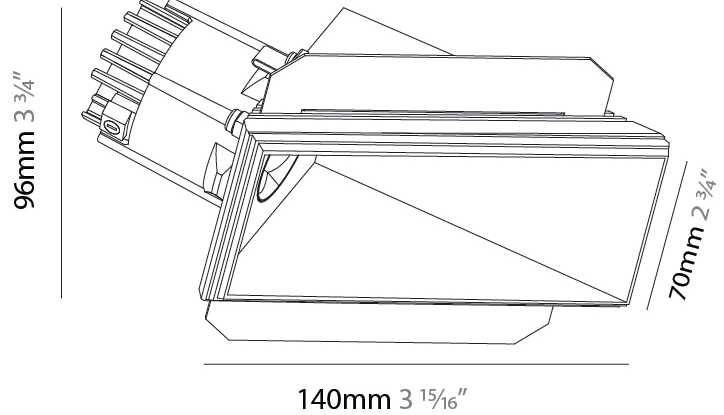

PHYSICAL

Shape: Square
Length (mm): 140
Length (in): 5 1/2
Width (mm): 70
Width (in): 2 3/4
Height (mm): 96
Height (in): 3 3/4
Ceiling Thickness (mm): 10 / 12.5 / 15
Ceiling Thickness (in): 3/8 or 1/2 or 9/16
Min. Recessing Depth (mm): 105
Min. Recessing Depth (in): 4 1/8
Light Distribution: Direct
Weight (kg): 0.528
Diffuser: Lens Pack - No Lens / Opal / Linear Spread Lens / Honeycomb / Spread Lens
Fixture Finish: SSR / BKV / CWI / CRY / HAB / UFT / ITA / RUA / FTG / MYG / LOD / PUS / FRO / FUP / KIA / POP / BLS / SPG / MEY / GOH / GUM / CHC / COM / ABZ / JAG / OBR / MOS / ROR
Fixture Material: Aluminum Die Cast
Cut-out Measurements: 85mm / 3 3/8" x 85mm / 3 3/8"

ELECTRICAL

Lamp Type: LED (Zhaga Standard)
Input Wattage (W): 15
Total Output Wattage (W): 13.6
Dimming: Tri-Mode (Non-Dimming and Phase Dimming (120Vac only) and 0-10V Dimming)
Driver Included: No
Driver Location: Remote
Driver Type: Constant Current - Universal
Driver Class: Class 2
Input Voltage (V): 120 - 277
Constant Current (MA): 400

LED

Color Temperature (°K): 2700 / 3000 / 3500 / 4000
Max. Delivered Lumen (lm): 1333 / 1417 / 1484 / 1497
Nominal Lumen (lm): 1566 / 1665 / 1743 / 1759
CRI: >93 CRI
Lamp Life (hrs): 50000

OPTICAL

Adjustability: Fixed

RATINGS AND CERTIFICATIONS

Certified By: CSA Certified to UL and CSA Standards
IP rating: IP20